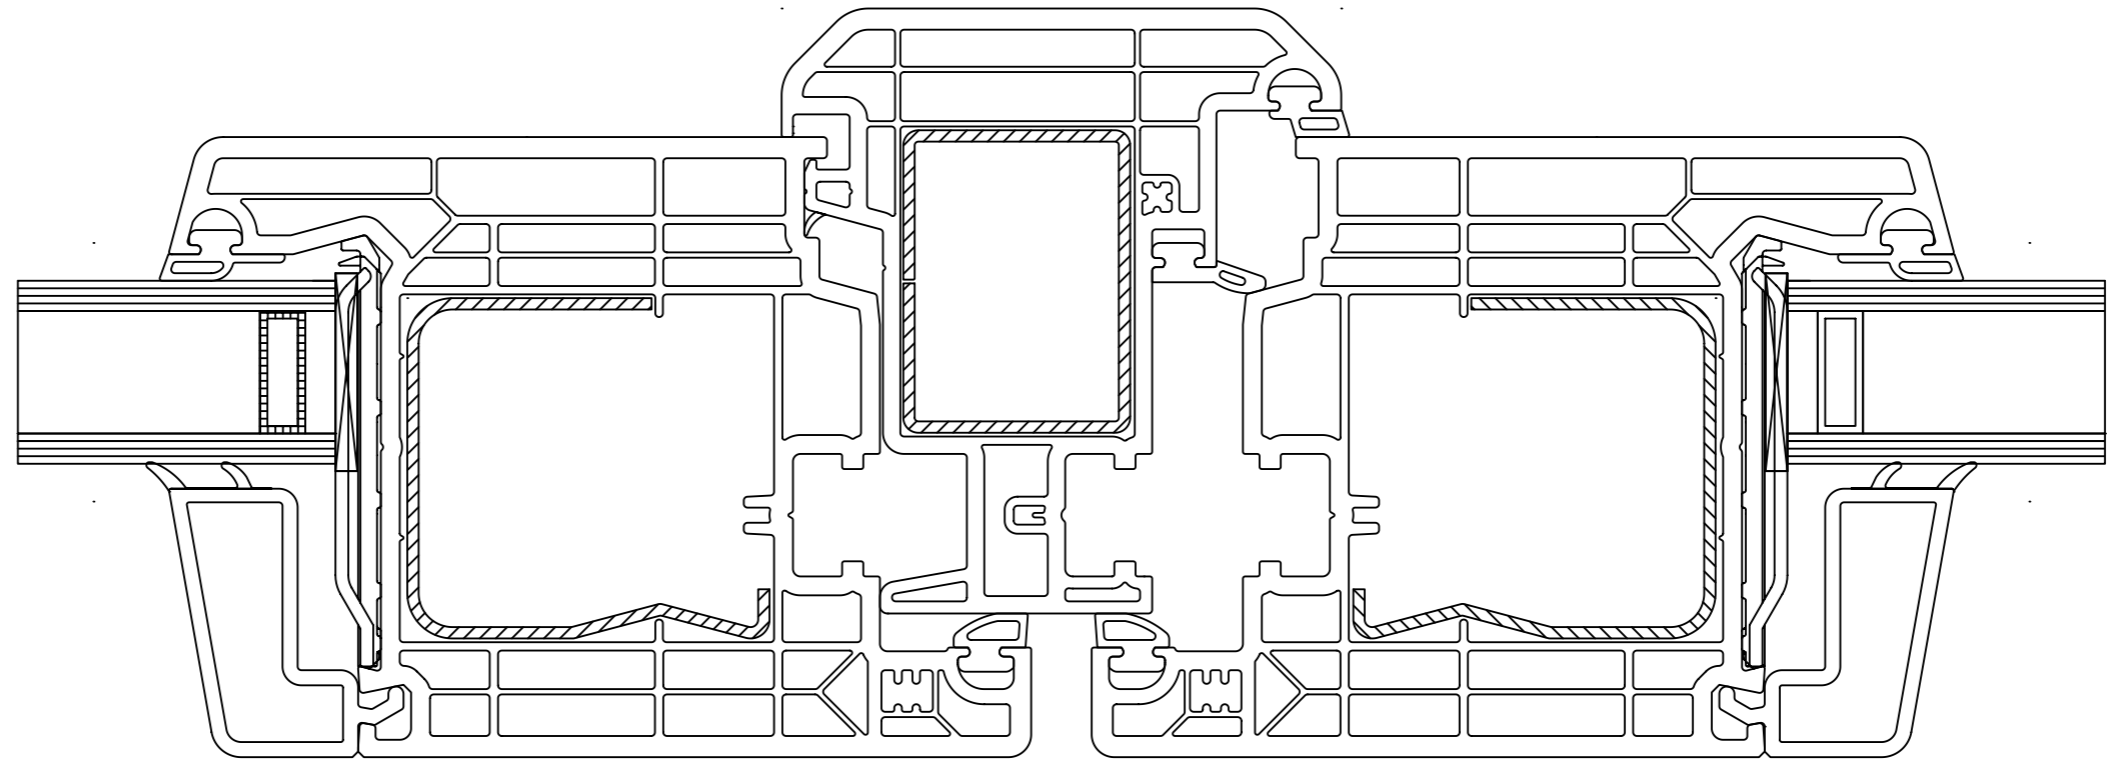

SOFTLINE -MD 82mm		Echelle 1:1
Vantail	103.345	21.09.2012
Battue	102.316	Soft-8132 (Battue 74mm)