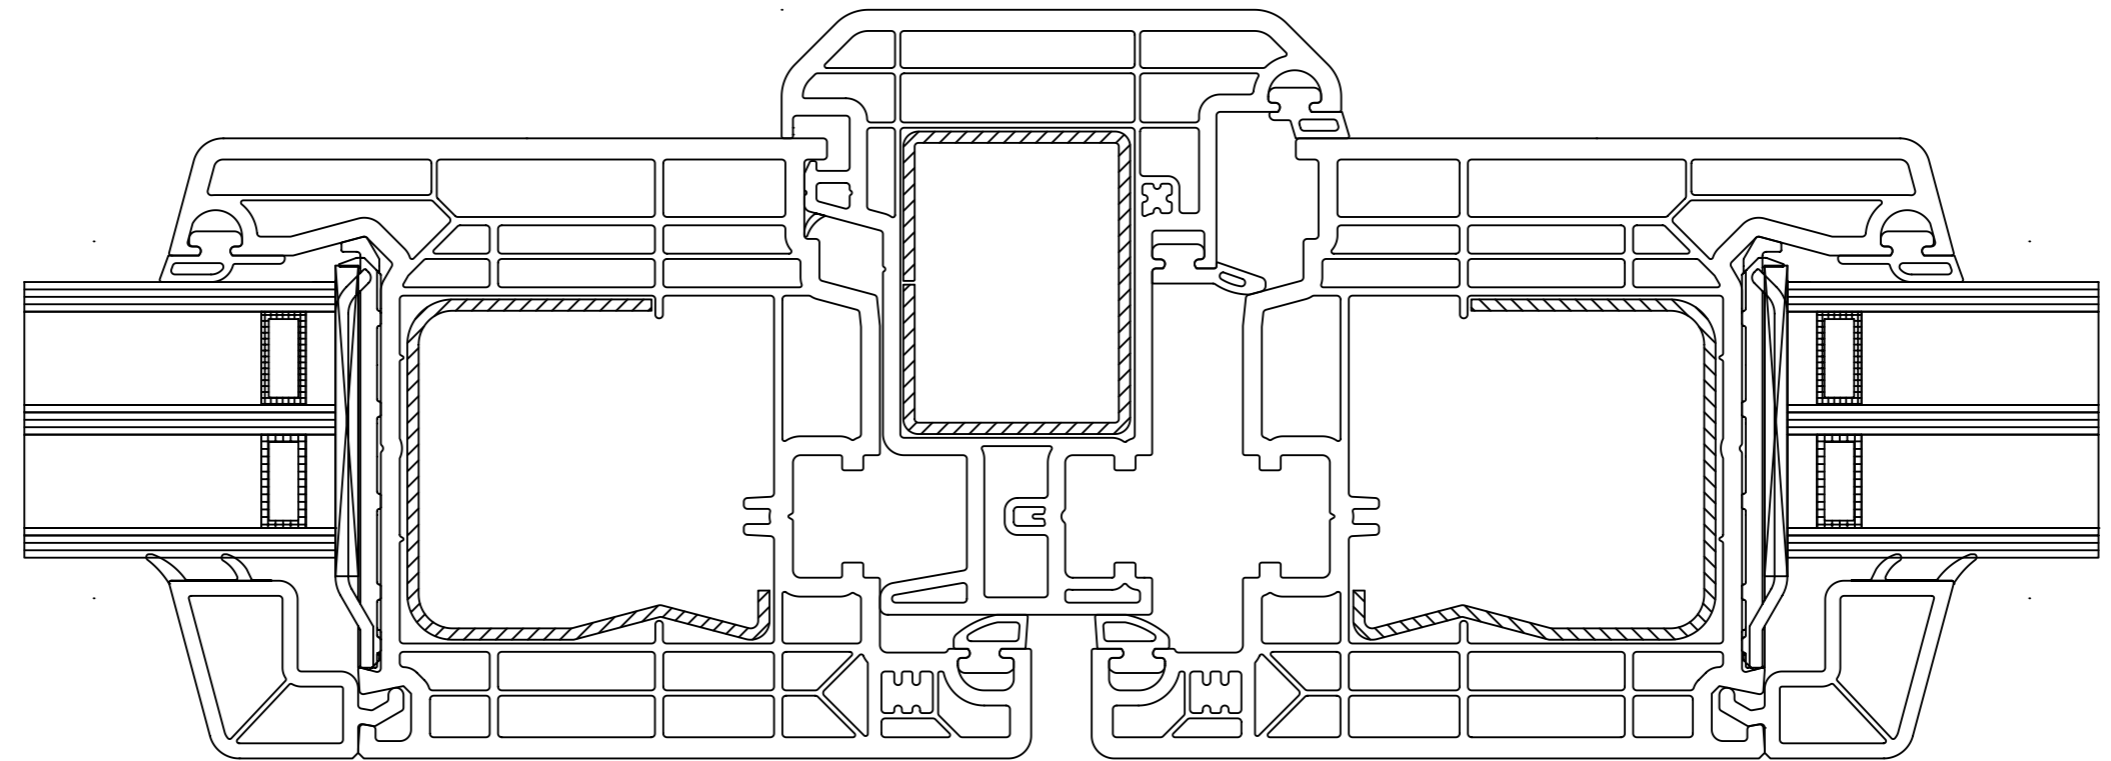

SOFTLINE -MD 82mm		Echelle 1:1
Vantail	103.345	21.09.2012
Battue	102.316	Soft-8132 (Battue 74mm)