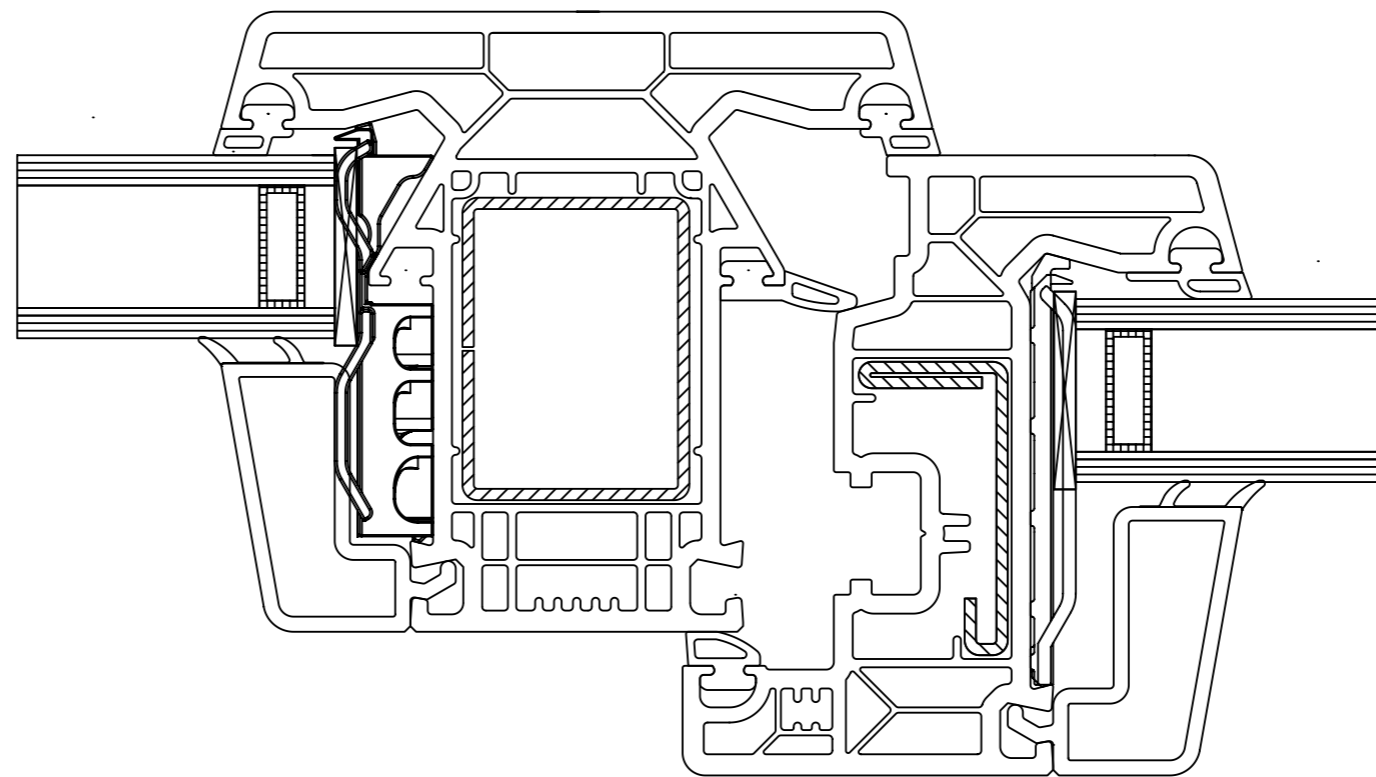

SOFTLINE -MD 82mm

Vantail 103.340
Meneau 102.310

Echelle
1:1

05.05.2020

Soft-8150
(Meneau 94mm)